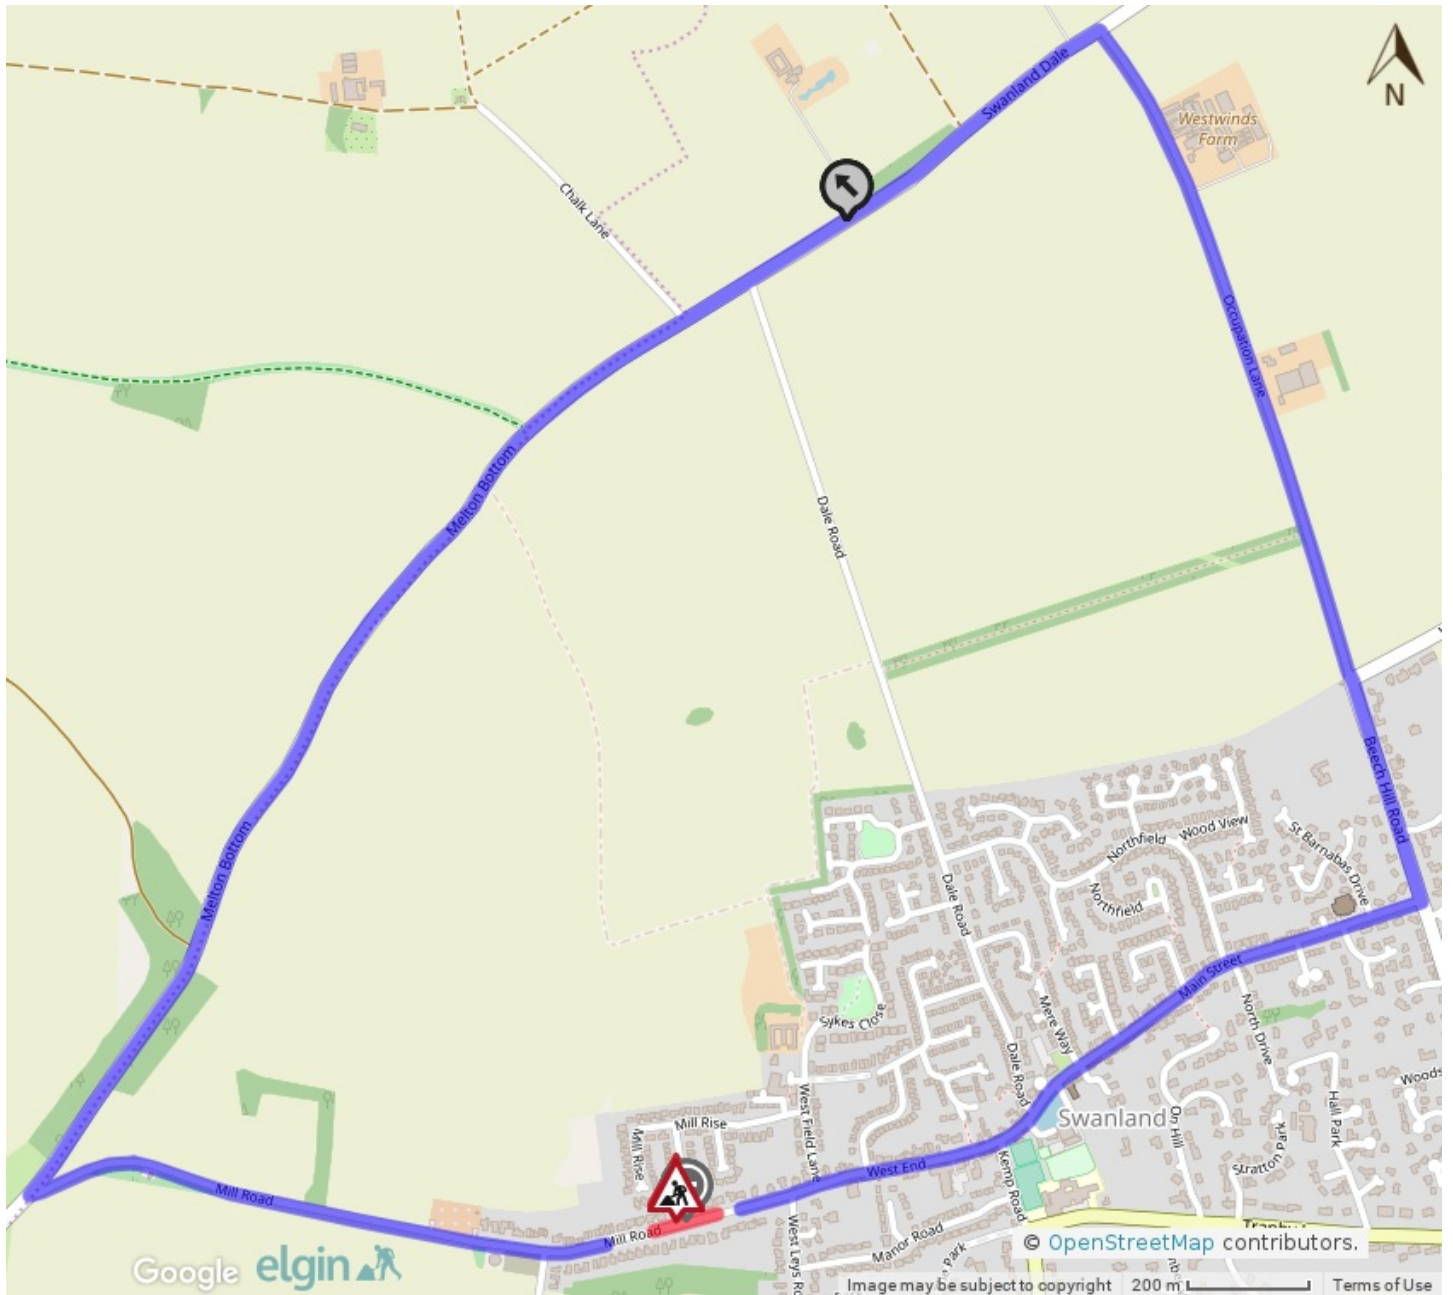

PROPOSED PLAN OF WORKS AND ASSOCIATED DIVERSION

Site : YW -Mill Road Swanland **Plan Number:** 112112186 **Dates:** 24th January 2019 **Drawn by:** Angela Bostwick

Map data © [Google Terms of Use](#)